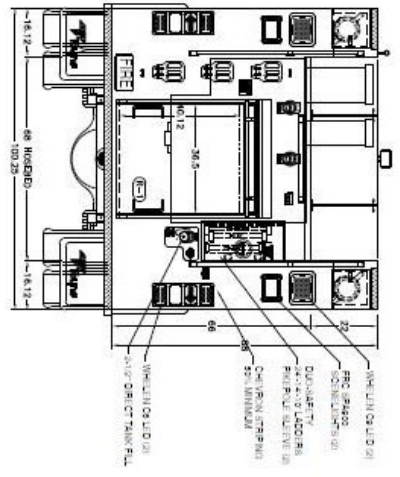

CAPACITIES	CHASSIS	WHEELS	AXLES	TIRES
GVW	6712	4785	14	28
GVW	5114	5114	14	28
GVW	5114	2400	14	28
GVW	5114	5114	14	28
GVW	5114	5114	14	28
GVW	5114	5114	14	28
GVW	5114	5114	14	28
GVW	5114	5114	14	28
GVW	5114	5114	14	28
GVW	5114	5114	14	28
GVW	5114	5114	14	28
GVW	5114	5114	14	28