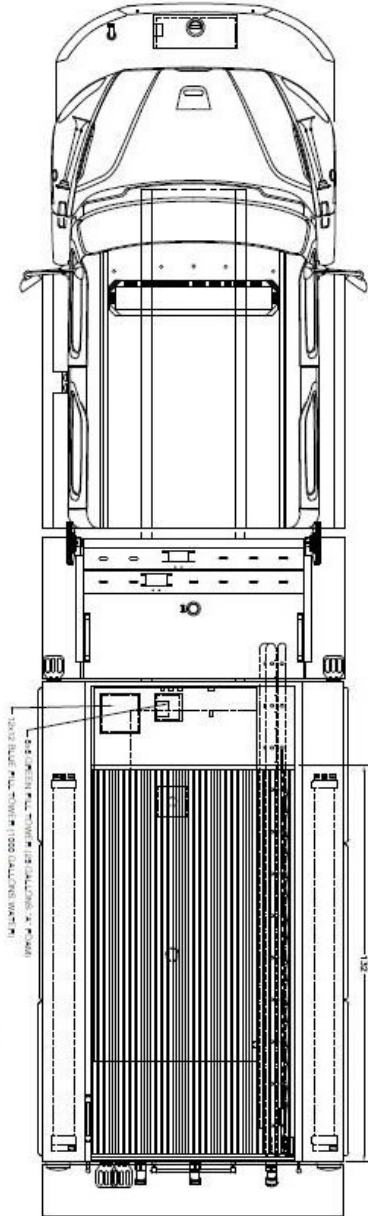

TOYNE DEMO PUMPER

TID NO. 12987

BODY

- Bolted Painted Stainless Steel Body
- Amdor Roll-Up Doors
- Rear Slide-In Ladder and Pike Pole Storage
- Rear Slide-In Above Compartment Hard Suction Storage
- Storage for 8 SCBA bottles in wheel wells
- Toyne Custom Slide Out Shelving

PUMP

- Hale Qmax 1500 GPM Pump
- Fire Research Pump Boss Pressure Governor
- (2) 1.75" Crosslays
- Left side: 2.5" Discharge
2.5" Intake
Master Intake
- Right side: 2.5" Discharge
4" Discharge
Master Intake
- Front Bumper Hoswell with 1.75" Discharge
- (2) Rear 2.5" Discharges
- Pre-Piped for Foam with 25 Gal. Foam Tank
- Pre-Piped for Monitor

NOTE:
DIMENSIONS SHOWN ARE APPROXIMATE AND ARE SUBJECT TO MINOR CHANGE AS MAY BE FOUND NECESSARY DURING CONSTRUCTION. MINOR DETAILS MAY NOT BE SHOWN. IF DISCREPANCIES EXIST BETWEEN THIS DRAWING AND THE WRITTEN SPECIFICATIONS PROVIDED BY TOYNE, THE WRITTEN SPECIFICATIONS SHALL PREVAIL.