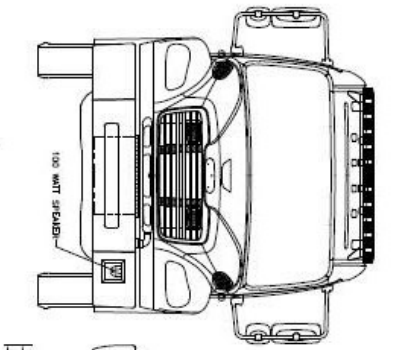

NOTE:
DIMENSIONS SHOWN ARE APPROXIMATE AND ARE SUBJECT TO MINOR CHANGE AS MAY BE FOUND NECESSARY DURING CONSTRUCTION. MINOR DETAILS MAY NOT BE SHOWN. IF DISCREPANCIES EXIST BETWEEN THIS DRAWING AND THE WRITTEN SPECIFICATIONS PROVIDED BY TOYNE, THE WRITTEN SPECIFICATIONS SHALL PREVAIL.

ORIGINAL DRAWING	7/5EPT/03	CHASSIS	FRONT LINER NO. 108 2 000R 41C	SCALE	1/8"	SHEET	A
AS BUILT BY	9/MAR/01	WE GAAE	244-131.2-27 D17	DATE	---		
		ECO/WTL	SOLTED STAINLESS STEEL				
		PUMP	HALE QMAX 1500GPM	DLR	TOY		
		TANK	1000.25 UPF POLY/TANK III	QUD	GROSSMAN		
		FOAM SYSTEM	PRE-PIPE	DATE	11/5EPT/05/2000		
		GENERATOR	N/A	FILE	12987BMD-A		

TOYNE
Let's build the rest.
BREDA, IA 51436
800-648-3356
WWW.TOYNE.COM

12987 DEMO
CUSTOM PUMPER