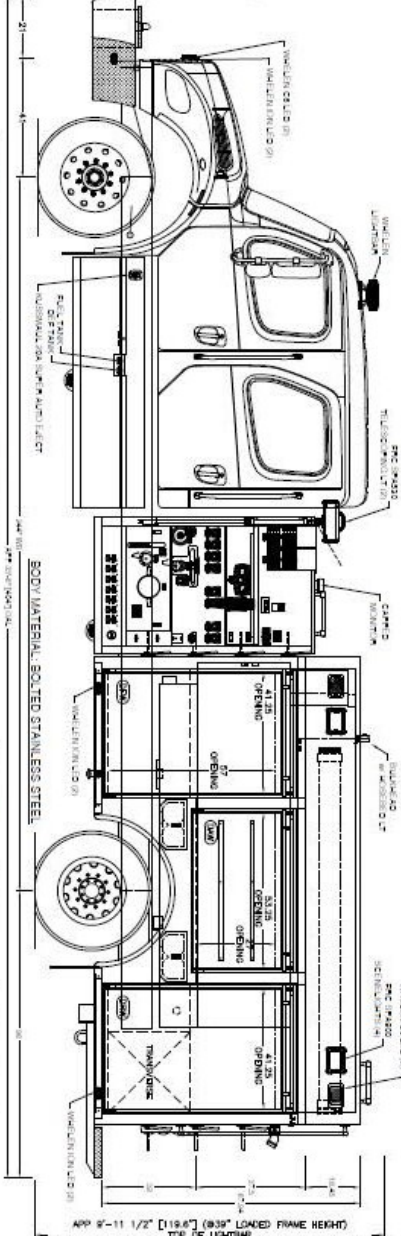

TOYNE DEMO PUMPER

TID NO. 12987

BODY

- Bolted Painted Stainless Steel Body
- Amdor Roll-Up Doors
- Rear Slide-In Ladder and Pike Pole Storage
- Rear Slide-In Above Compartment Hard Suction Storage
- Storage for 8 SCBA bottles in wheel wells
- Toyne Custom Slide Out Shelving

CHASSIS

- Freightliner M2 106 4 Door
- Cummins ISL9 350 Engine
- 3000 EVS Transmission
- Back Up Camera
- Seating for 5 Firefighters

TANK

- UPF 1000 Gallon Tank
- ICI SL Plus Tank Gauge
- Rear 2.5" Direct Tank Fill

PUMP

- Hale Qmax 1500 GPM Pump
- Fire Research Pump Boss Pressure Governor
- (2) 1.75" Crosslays
- Left side: 2.5" Discharge
2.5" Intake
Master Intake
- Right side: 2.5" Discharge
4" Discharge
Master Intake
- Front Bumper Hoswell with 1.75" Discharge
- (2) Rear 2.5" Discharges
- Pre-Piped for Foam with 25 Gal. Foam Tank
- Pre-Piped for Monitor

NOTE:
DIMENSIONS SHOWN ARE APPROXIMATE AND ARE SUBJECT TO MINOR CHANGE AS MAY BE FOUND NECESSARY DURING CONSTRUCTION. MINOR DETAILS MAY NOT BE SHOWN. IF DISCREPANCIES EXIST BETWEEN THIS DRAWING AND THE WRITTEN SPECIFICATIONS PROVIDED BY TOYNE, THE WRITTEN SPECIFICATIONS SHALL PREVAIL.