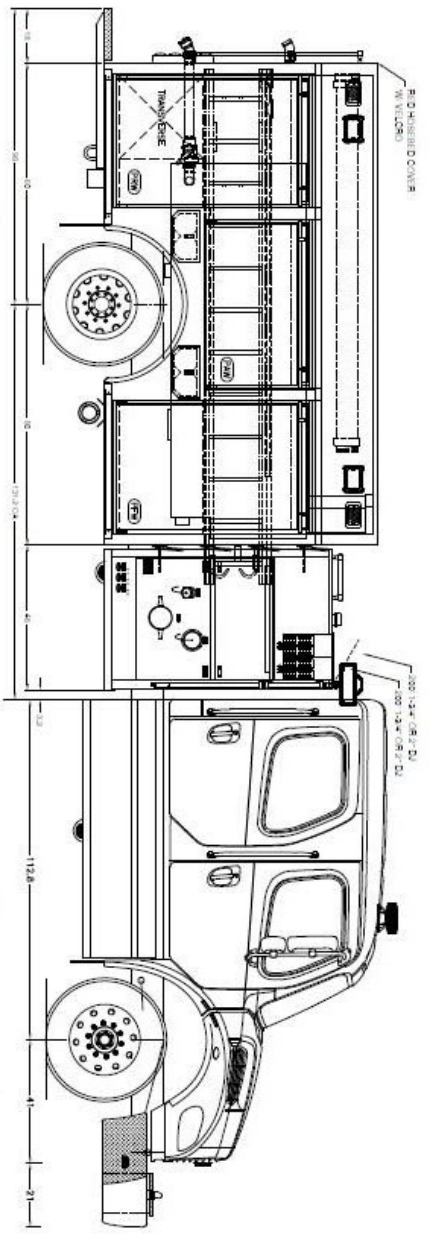

CAPACITIES	CHASSIS	WHEELS	AXLES	TIRES
GVW	6712	4785	14	28
GVW	5114	5114	14	28
GVW	5114	2400	14	28
GVW	5114	5114	14	28
GVW	5114	5114	14	28
GVW	5114	5114	14	28
GVW	5114	5114	14	28
GVW	5114	5114	14	28
GVW	5114	5114	14	28
GVW	5114	5114	14	28
GVW	5114	5114	14	28
GVW	5114	5114	14	28